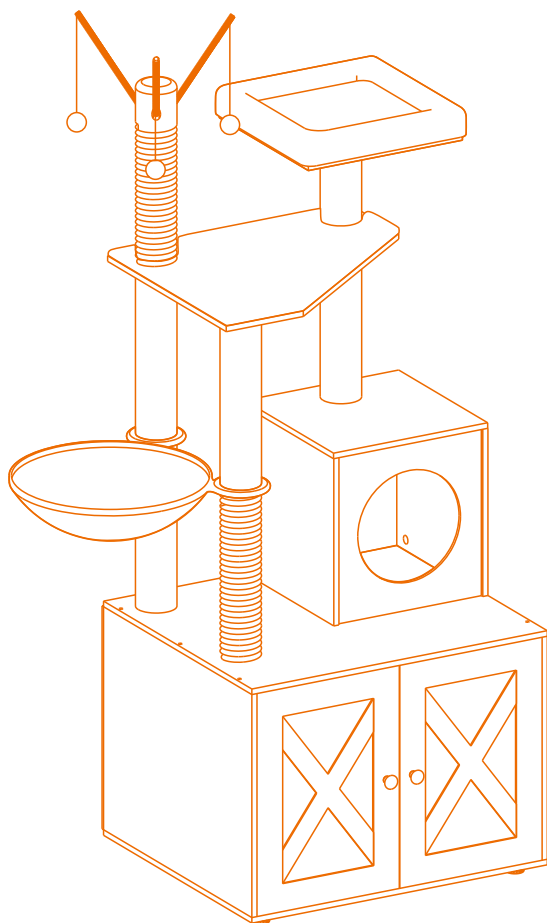

feandrea®

PCT113

105839S

A x 1

B x 1

C x 1

D x 1

E x 1

N x 1

O x 1

P x 1

Q x 1

Supporting posts

P1

ϕ 71 x 300 mm

x 1